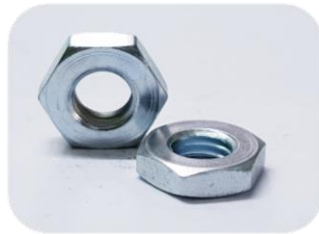

PARTS WE MANUFACTURE