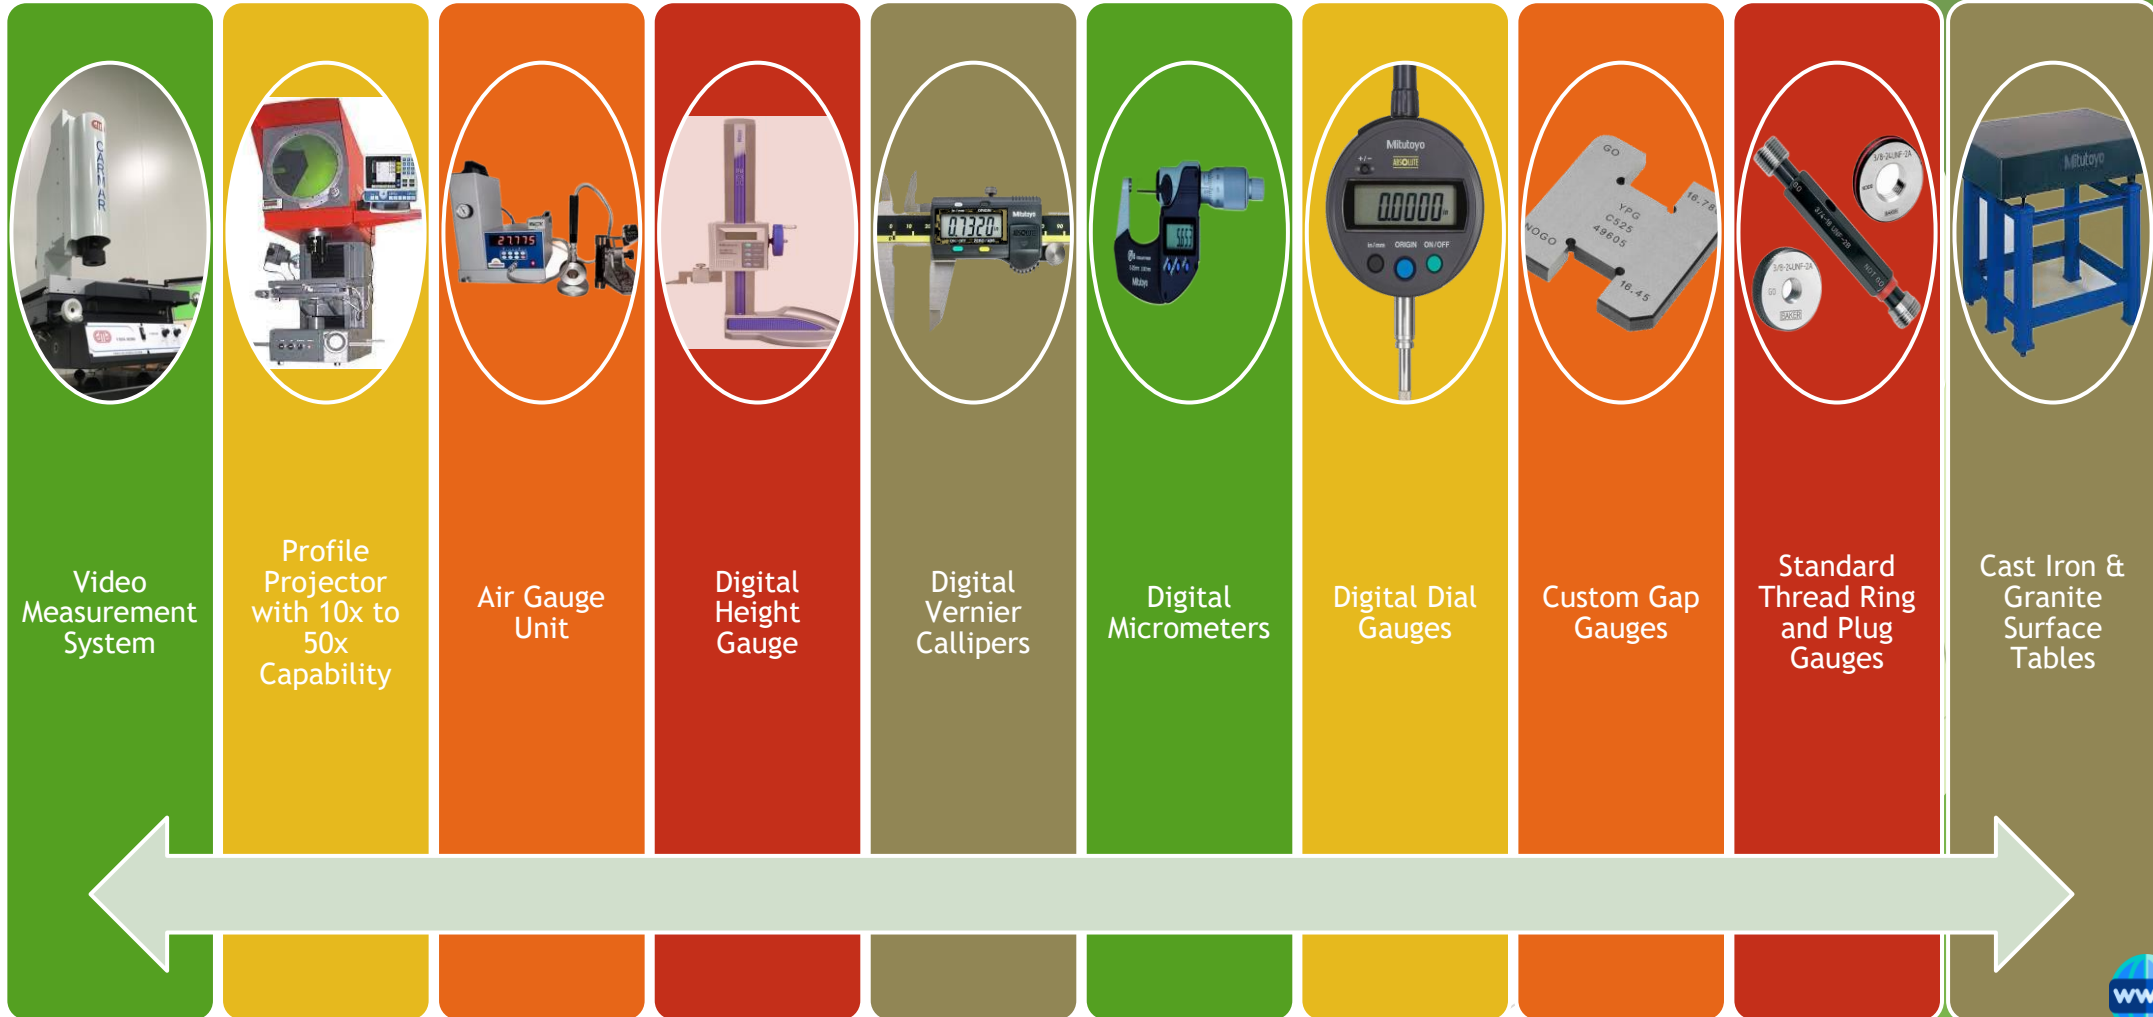

QUALITY INFRASTRUCTURE