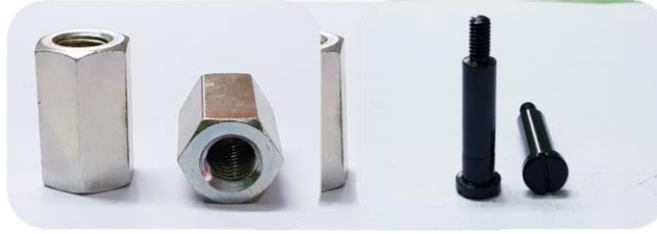

PARTS WE MANUFACTURE