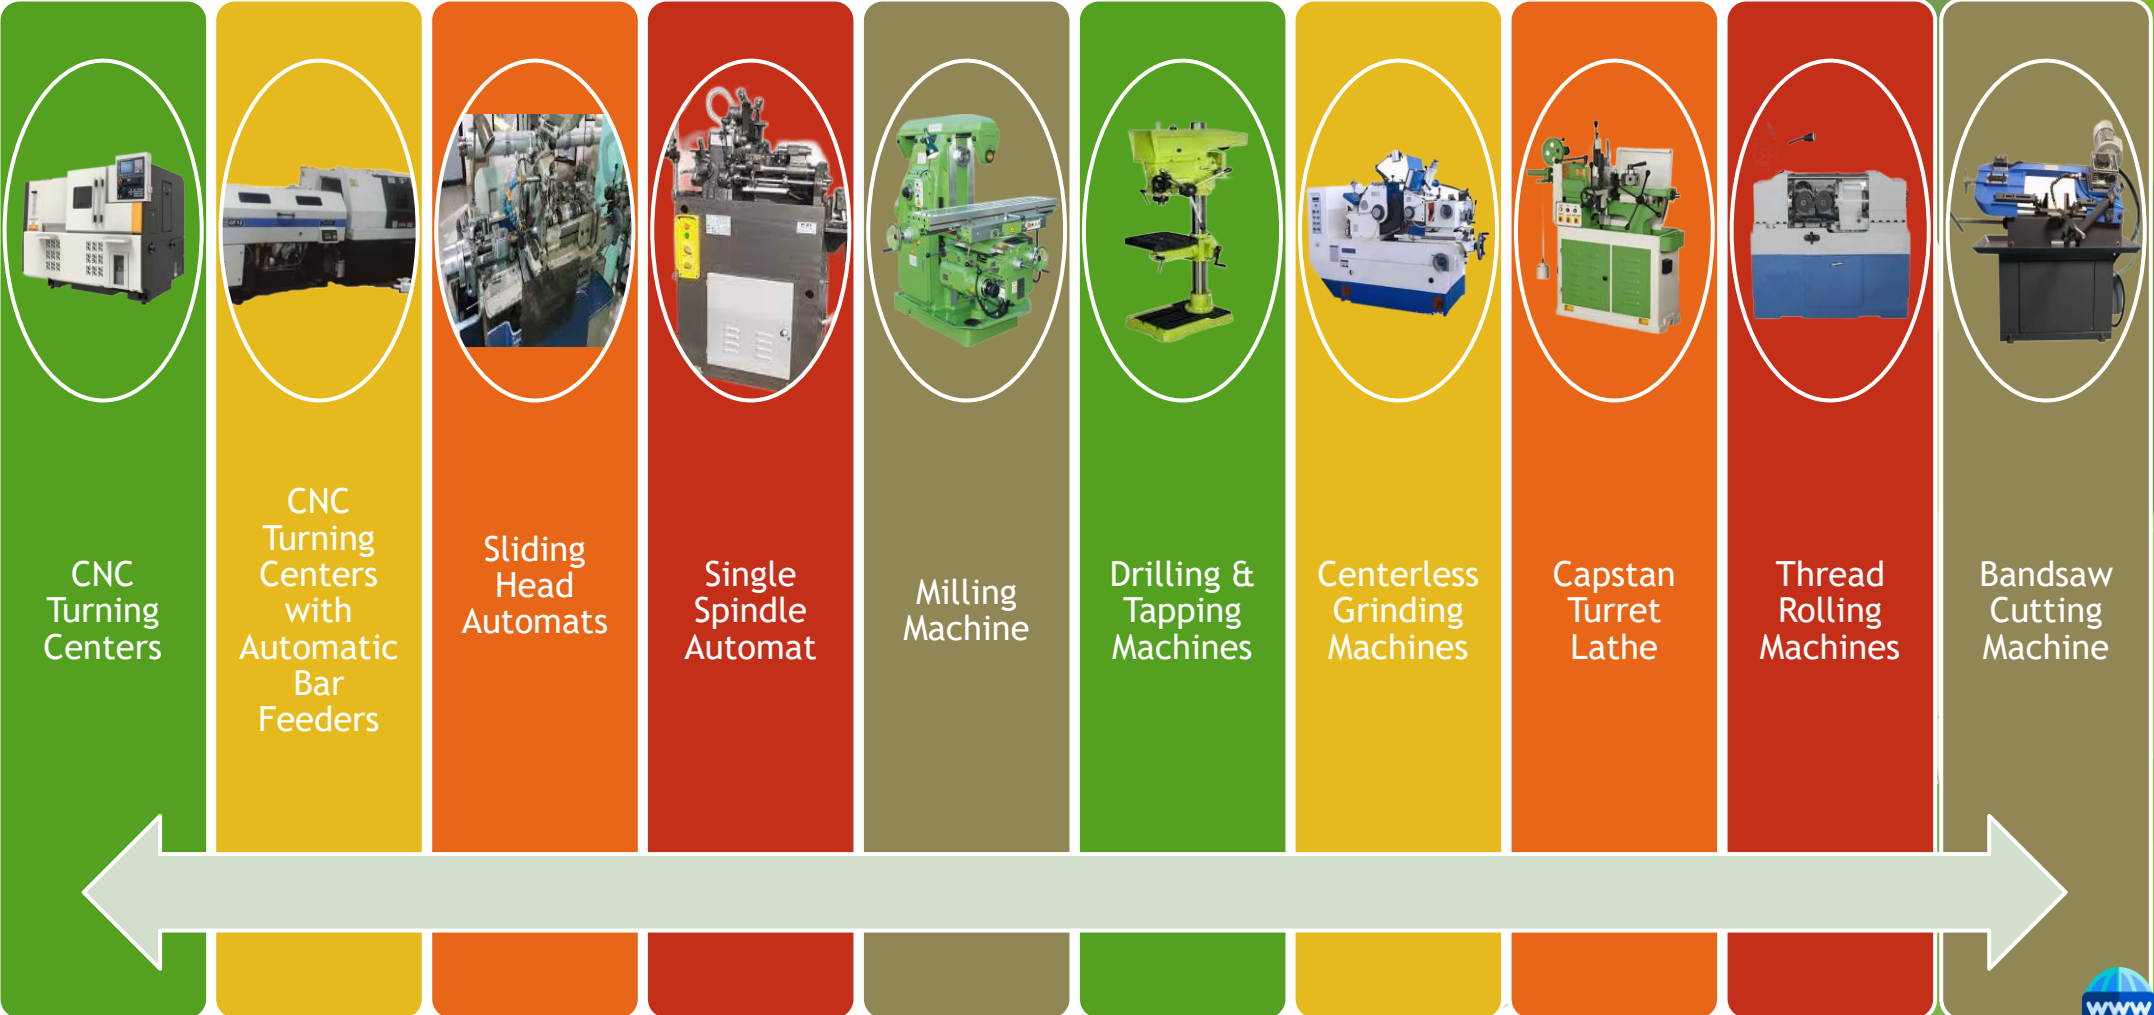

PRODUCTION INFRASTRUCTURE